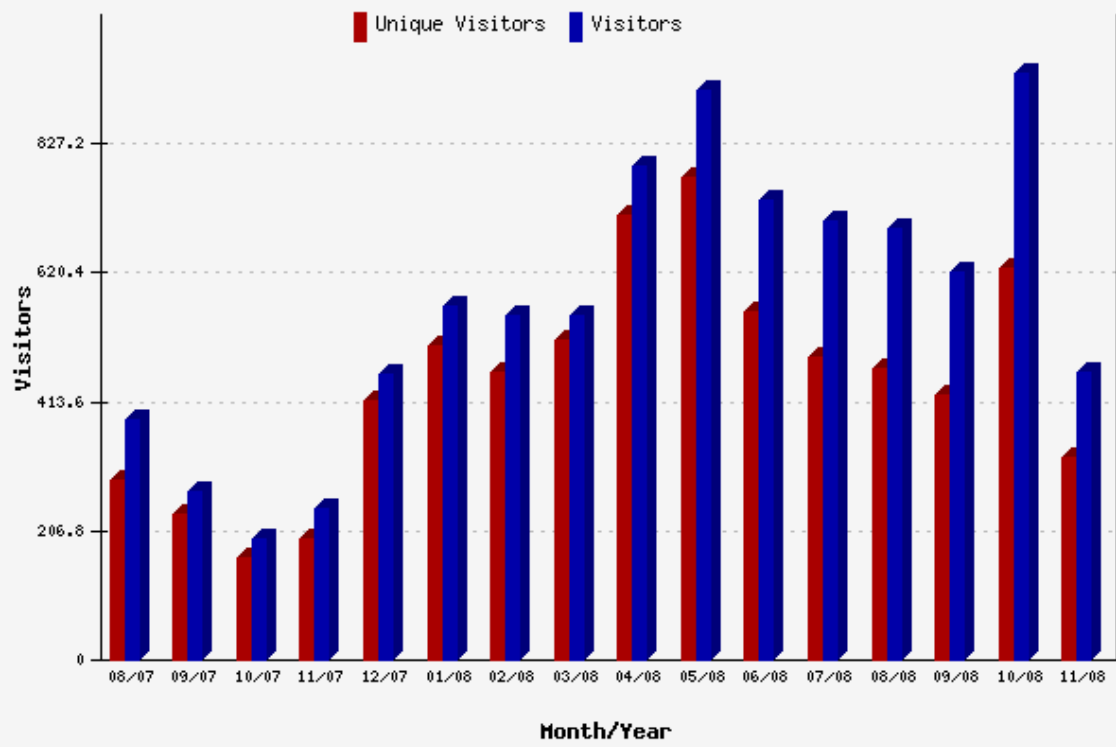

**Report created by Traffic Facts for <http://www.tropicalbirdphotos.com> on 11-14-08**

The Summary Report provides an overview of the number of visitors to the site - unique and total visitors - and overall number of pages viewed by those visitors within a given period of time.

**Summary**

Date	Visitors	Unique Visitors	Page Views
August, 2007	386	288	2,504
September, 2007	271	235	883
October, 2007	194	164	399
November, 2007	243	194	576
December, 2007	458	416	1,126
January, 2008	568	502	1,321
February, 2008	552	461	1,292
March, 2008	553	513	1,005
April, 2008	790	712	1,309
May, 2008	913	773	1,635
June, 2008	738	559	1,262
July, 2008	702	484	1,165
August, 2008	692	466	1,397
September, 2008	622	426	1,283
October, 2008	940	627	1,736
November, 2008	461	323	812
<b>Total</b>	<b>9,083</b>	<b>7,143</b>	<b>19,705</b>

The Visitor Report shows the numbers of unique and total visitors to the site, thus providing an overview of site traffic for the selected period of time.

## Visitors

Date	Unique Visitors	Visitors
August, 2007	288	386
September, 2007	235	271
October, 2007	164	194
November, 2007	194	243
December, 2007	416	458
January, 2008	502	568
February, 2008	461	552
March, 2008	513	553
April, 2008	712	790
May, 2008	773	913
June, 2008	559	738
July, 2008	484	702
August, 2008	466	692
September, 2008	426	622
October, 2008	627	940
November, 2008	323	461
<b>Total</b>	<b>7,143</b>	<b>9,083</b>