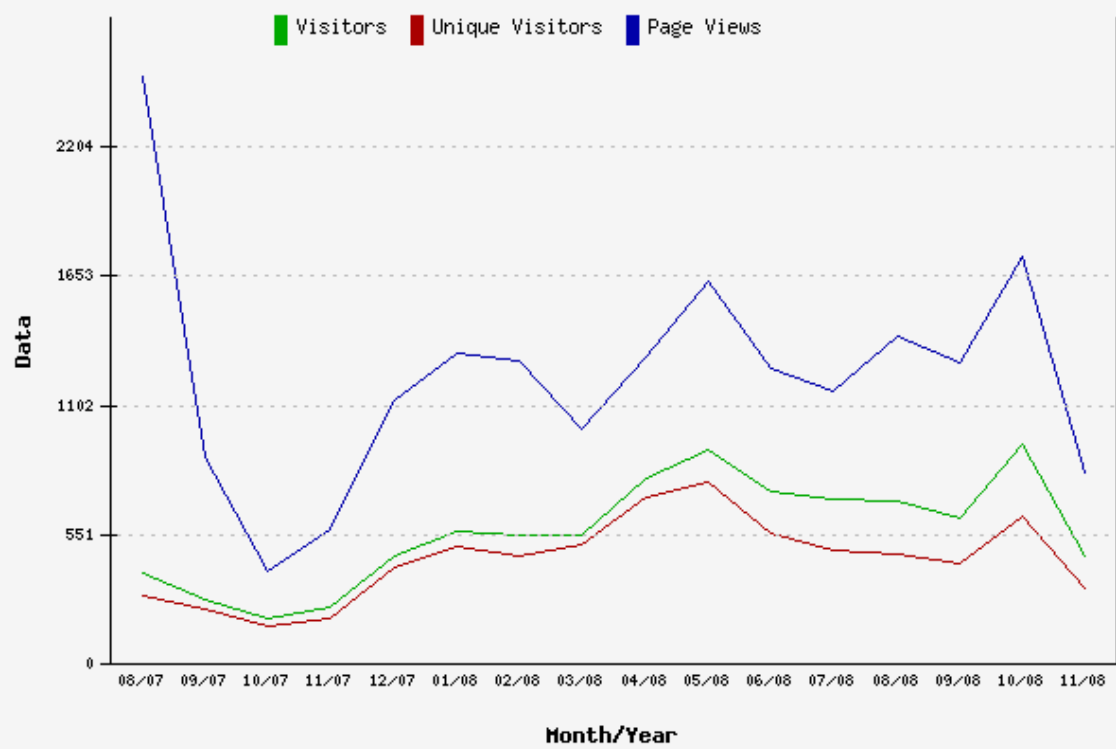

**These Traffic Facts reports display traffic and visitor activity for the Web site [tropicalbirdphotos.com](http://tropicalbirdphotos.com).**

**Date range: 08-16-07 to 11-13-08**

**Copyright © 2003 - 2008. All rights reserved.**

**Report created by Traffic Facts for <http://www.tropicalbirdphotos.com> on 11-14-08**

The Summary Report provides an overview of the number of visitors to the site - unique and total visitors - and overall number of pages viewed by those visitors within a given period of time.

**Summary**

Date	Visitors	Unique Visitors	Page Views
August, 2007	386	288	2,504
September, 2007	271	235	883
October, 2007	194	164	399
November, 2007	243	194	576
December, 2007	458	416	1,126
January, 2008	568	502	1,321
February, 2008	552	461	1,292
March, 2008	553	513	1,005
April, 2008	790	712	1,309
May, 2008	913	773	1,635
June, 2008	738	559	1,262
July, 2008	702	484	1,165
August, 2008	692	466	1,397
September, 2008	622	426	1,283
October, 2008	940	627	1,736
November, 2008	461	323	812
<b>Total</b>	<b>9,083</b>	<b>7,143</b>	<b>19,705</b>

The Visitor Report shows the numbers of unique and total visitors to the site, thus providing an overview of site traffic for the selected period of time.